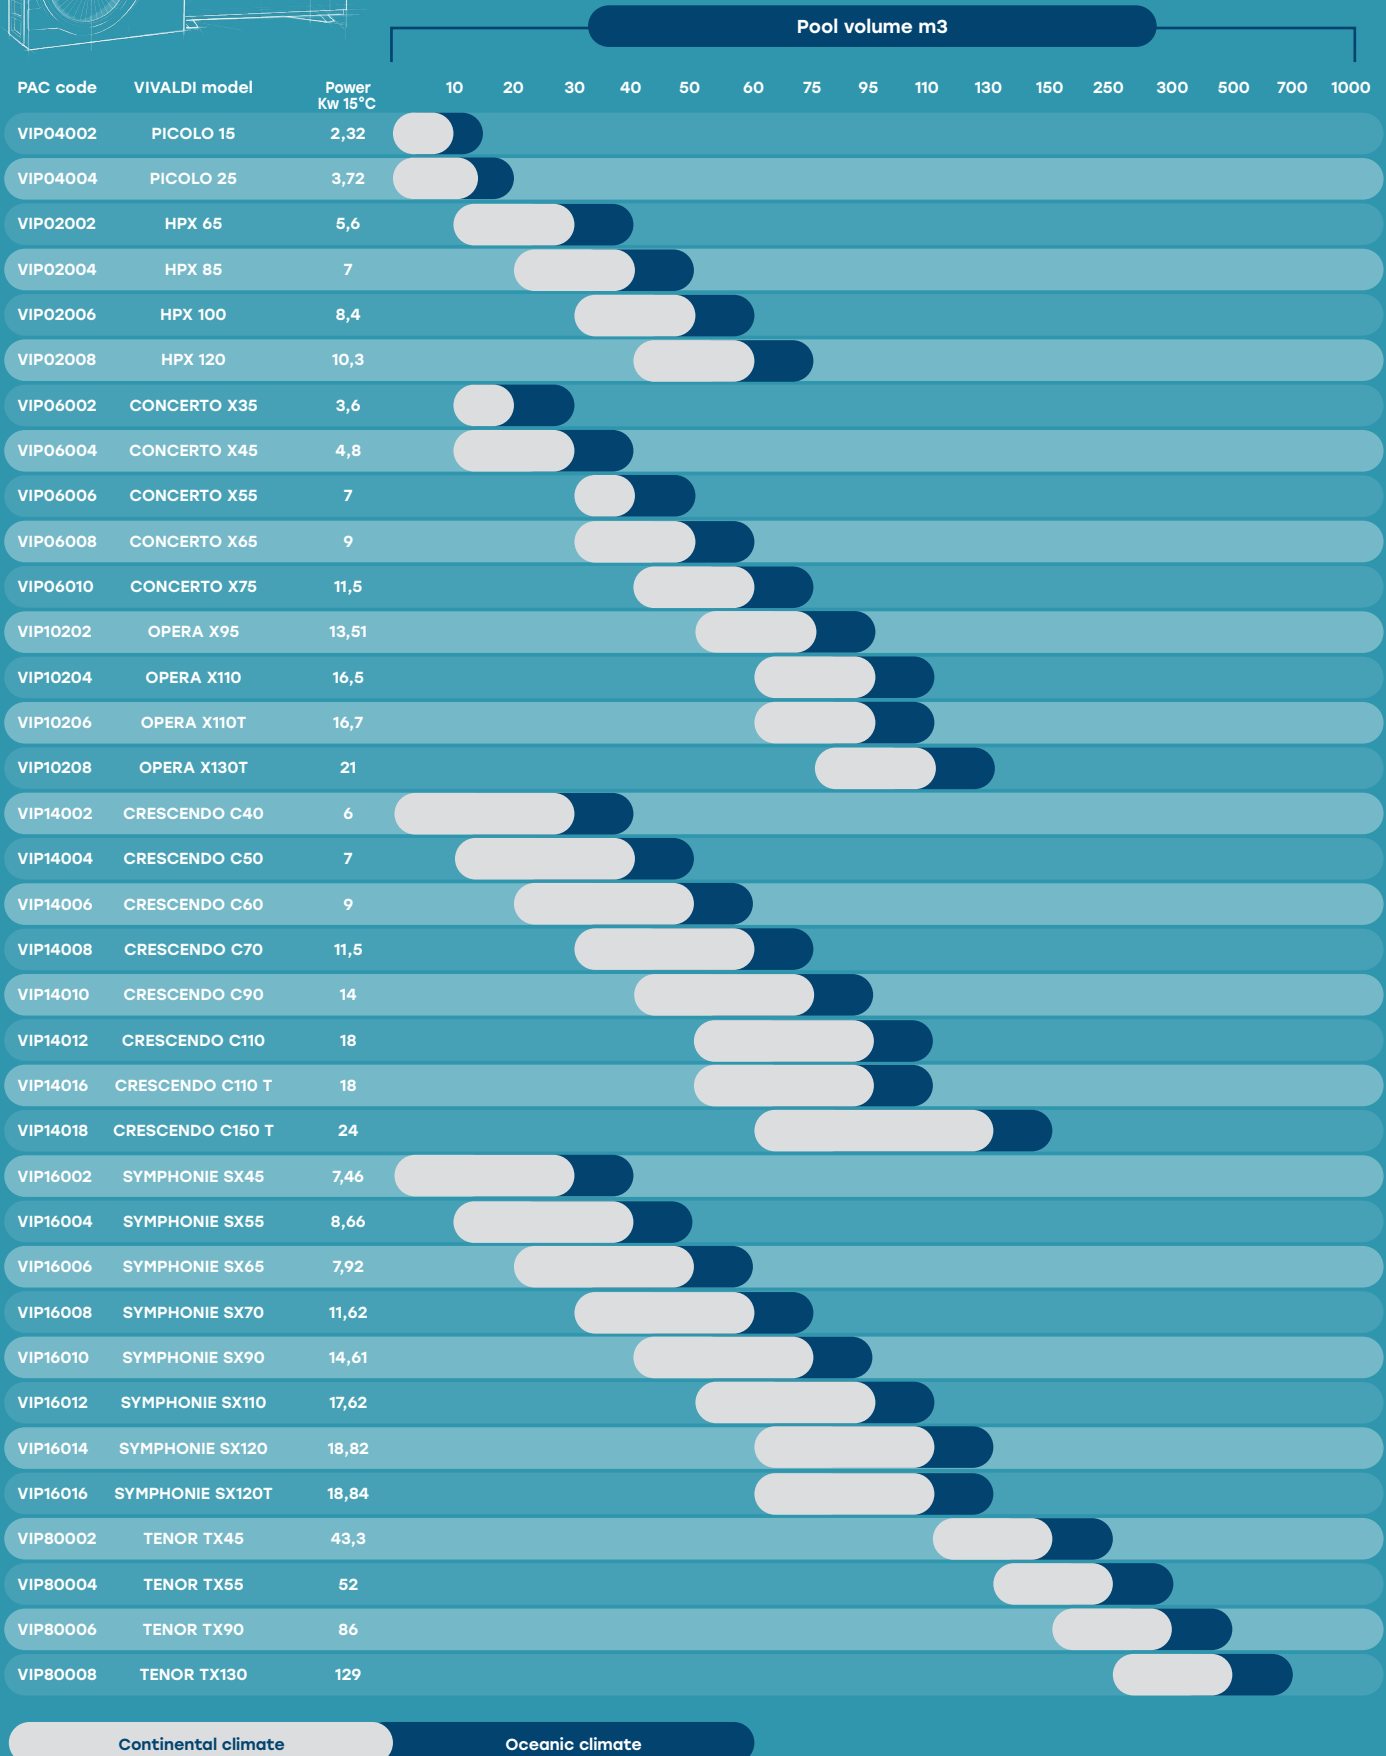

PAC SELECTION TABLE VIVALDI RANGE

Selection table given for information purposes only and Vivaldi PAC cannot be held liable. Please contact us if a thermal study is necessary. This table is only valid when using a cover or shutter.